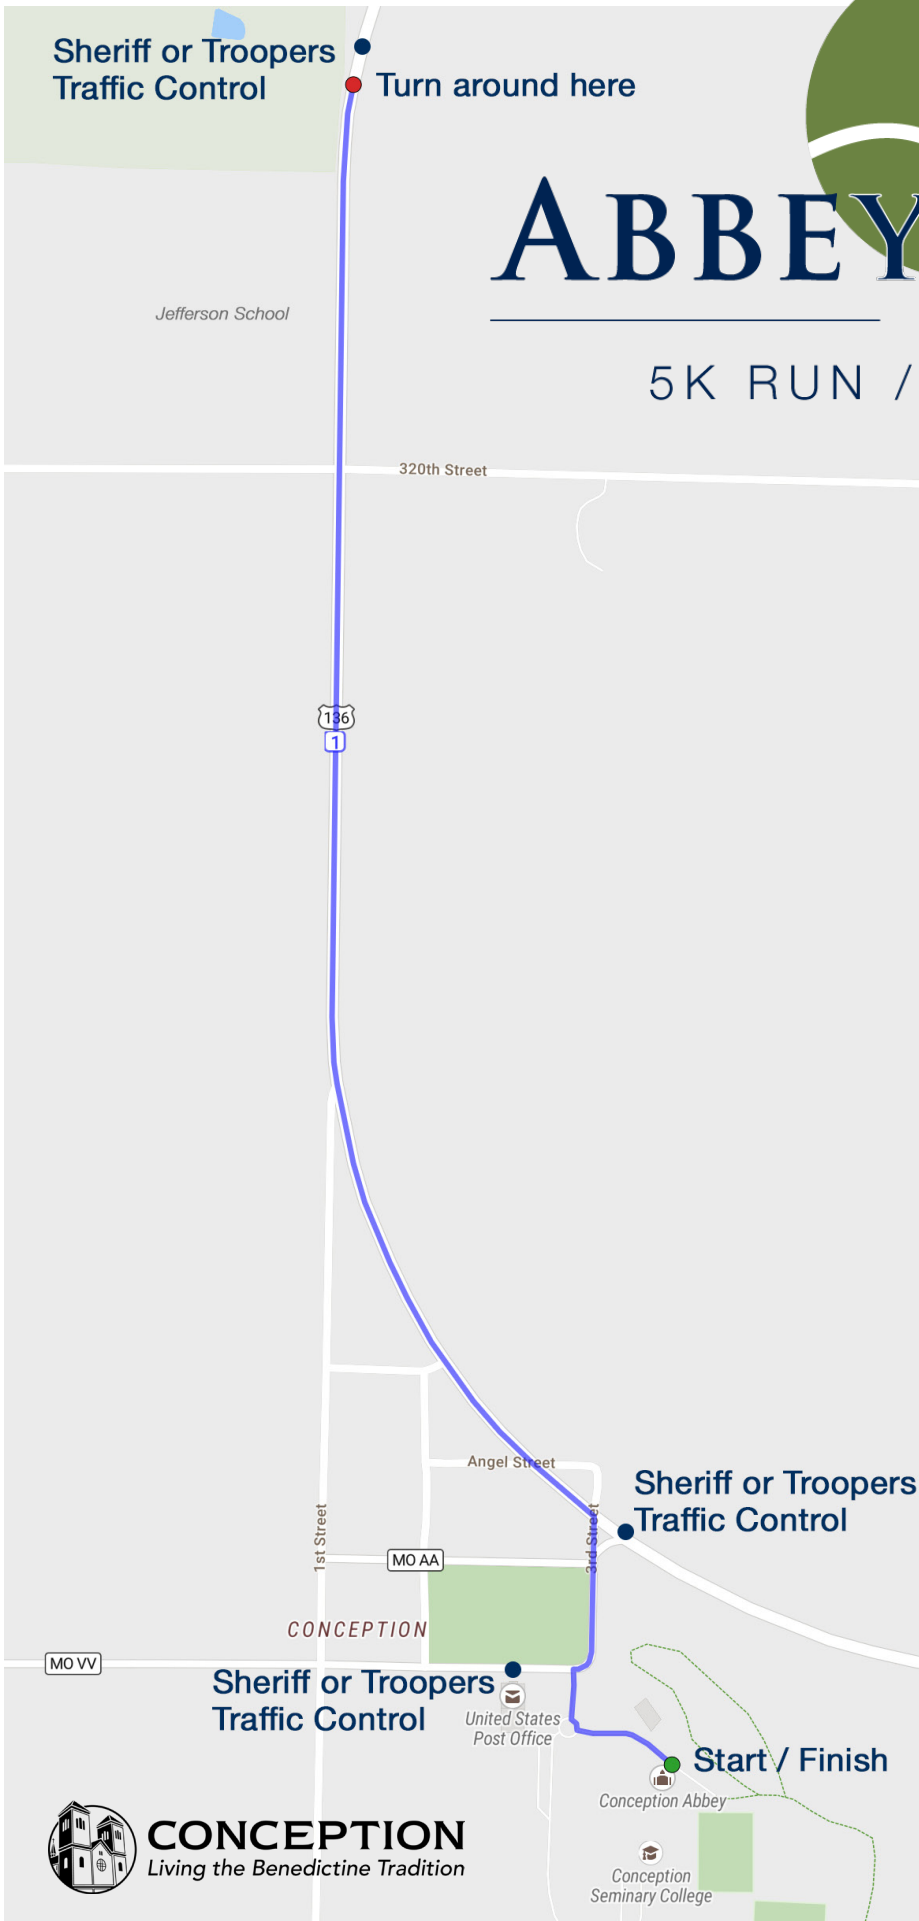

ABBEY TRAILS

2023

5K RUN / 2 MILE WALK

5K Run

The run starts at Conception Abbey and goes out to Highway VV, turning north onto Highway 136 up past Jefferson School toward Conception Junction and back to the abbey. There will be a water station at the turnaround point.

Traffic controlled. Awards are given to the best time overall, male and female, and the 1st and 2nd place male and female in each age group.

CONCEPTION
Living the Benedictine Tradition